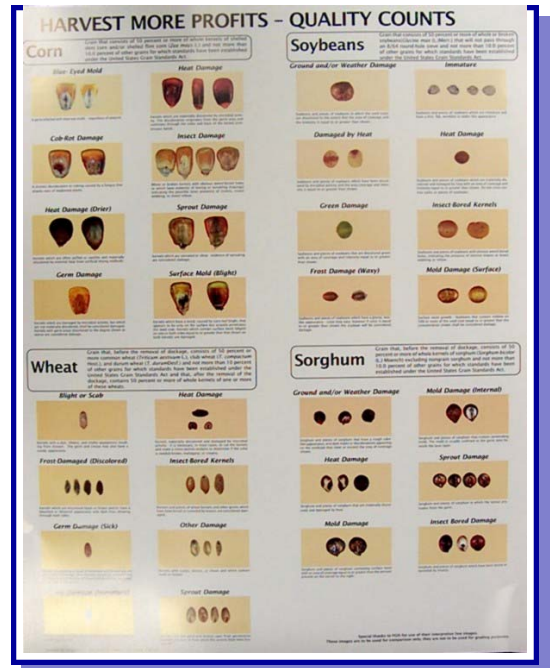

Grain Quality Posters

Harvest Time is Almost Here!

Grain quality posters are a great tool to have in your facility. Not only will you use them as a reference, but your customers will more fully understand various types of damaged grain. Building an understanding with your customers will lead to a more positive working relationship.

These posters are similar to ones you may have purchased 8-10 years ago that are now faded and in need of replacement.

The poster includes color images (provided by FGIS) of grain damage in corn, soybeans, sorghum (milo), and wheat. Next to each image is a short, identifying description of the damage. Posters are 23" wide by 29" high. Place your order today for one in each of your facilities!

To help us keep the cost of the posters reasonable, payment would be appreciated with your order!

Available in English and Spanish Versions!!

Mail order form below with payment to:

Grain & Feed Association of Illinois, 3521 Hollis Drive
Springfield, IL 62711 • Ph. (217) 787-2417

Have one in every facility!!

Actual Poster

Grain Quality Poster Order Form

Company Name _____

Address _____

City _____ State _____ Zip _____

Phone _____ e-mail _____

Qty	Description	Price	Total
	English Grain Quality Poster(s)	$10 /each	
	Spanish Grain Quality Poster(s)	$10 /each	
Total payment due to the Grain & Feed Association of Illinois			$ _____